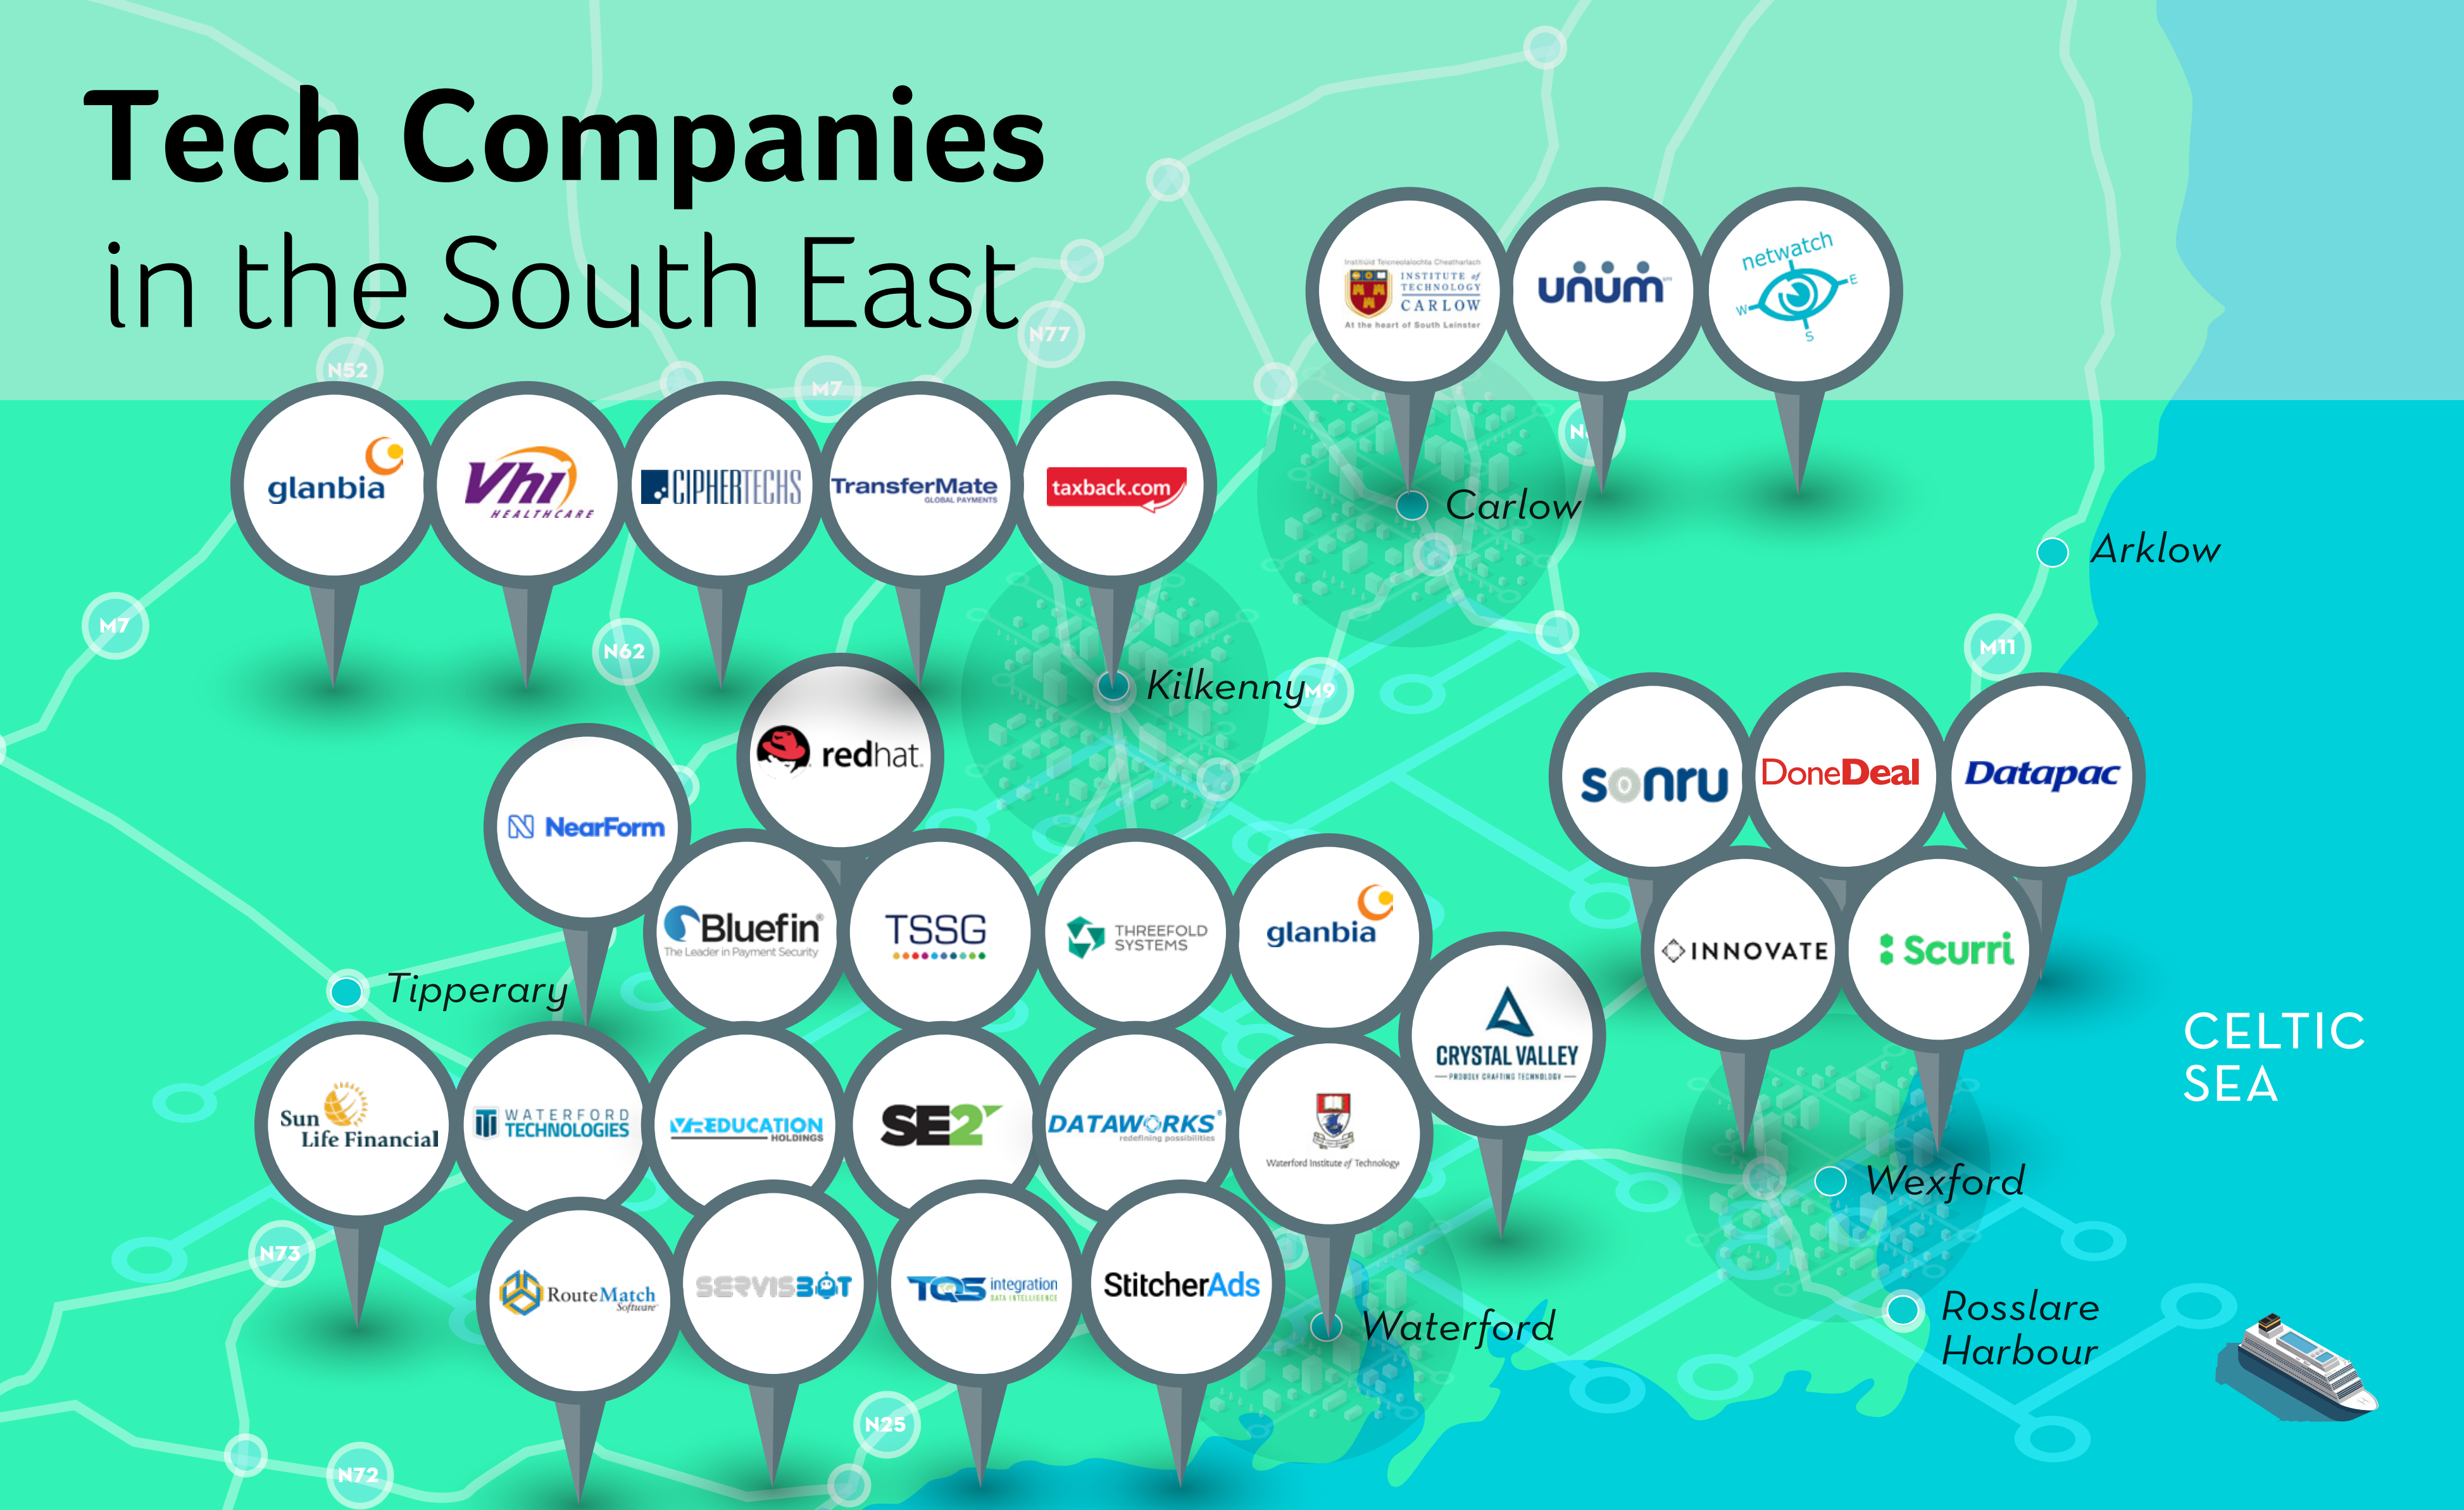

Tech Companies in the South East

Ireland. Right place **Right time**